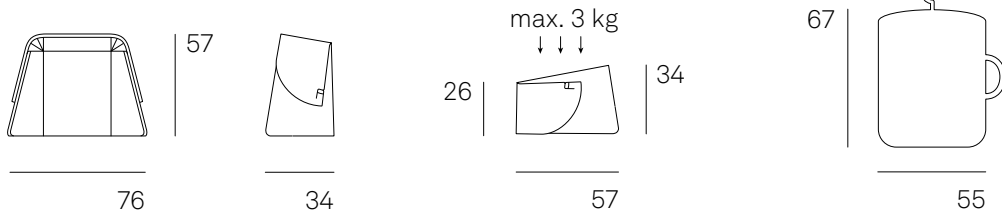

Fold-Up-Workspace. Programm 420. Modelle und Maße.

Wilkhahn